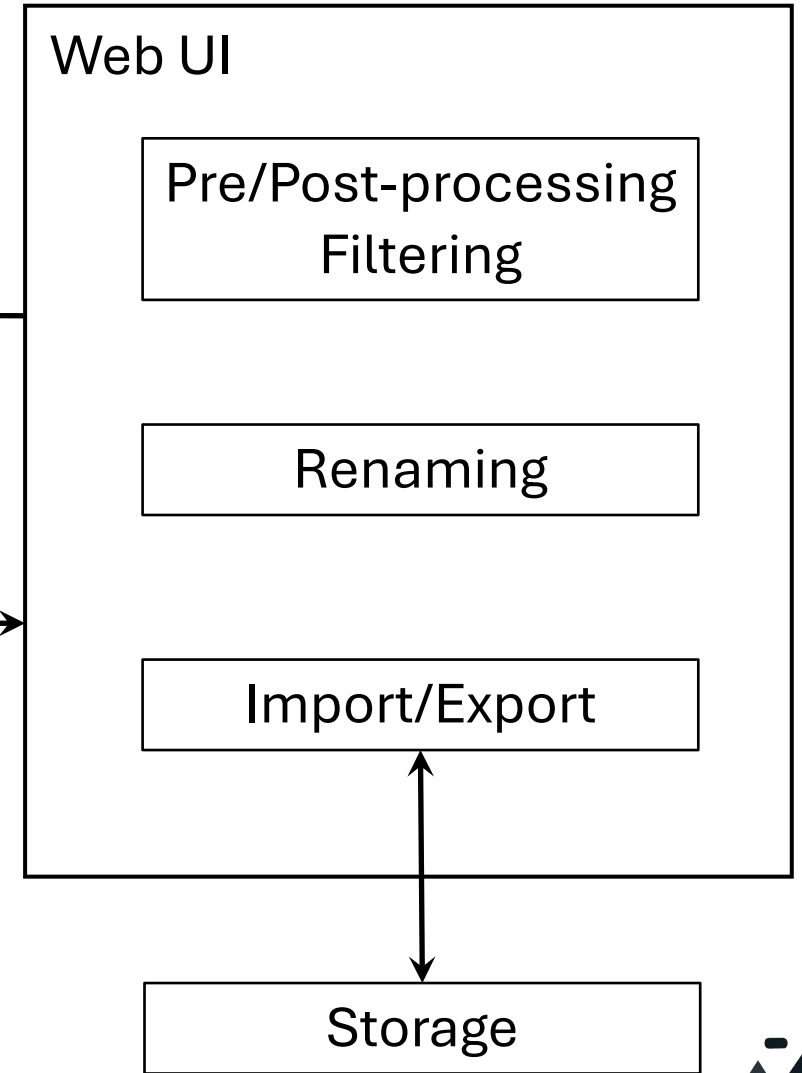

Back-end

Front-end

POST Request

Response (JSON)

Controls

Area min/max

0 100000

Aspect ratio min/max

0.0 0.5

Color range

1000

↑ Detect objects

Export

Import

Visible Classes

person