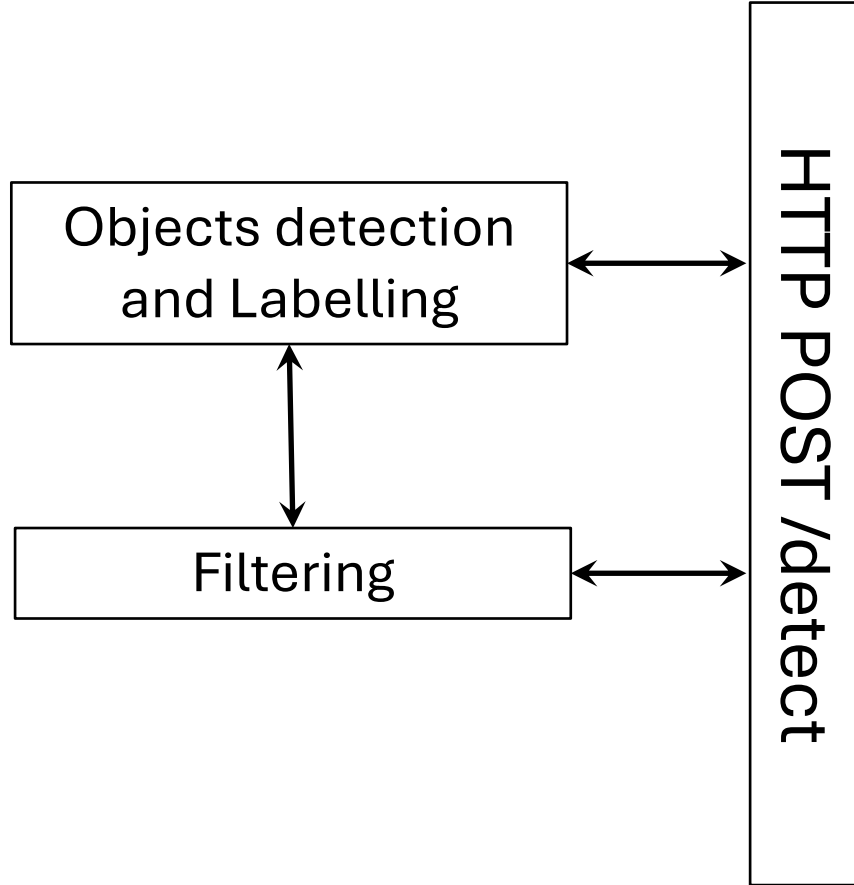

Back-end

Front-end

POST Request

Response (JSON)

Controls

Area min/max

0 100000

Aspect ratio min/max

0.0 0.5

Color range

1000

↑ Detect objects

Export

Import

Visible Classes

person